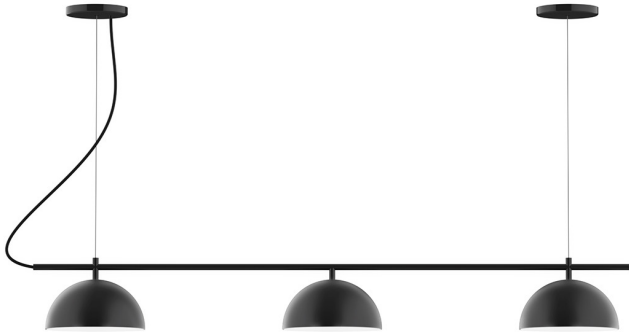

AXIS ARCADE 3-LIGHT LINEAR CHANDELIER

CHA431

FEATURES + BENEFITS

- Metal RLM shades are spun from heavy duty aluminum.
- Polyester powder coat finish provides color retention and scratch resistance.
- White powder coat shade interior for maximum light output.
- Black SJT Cord is standard. Stainless steel cable mount.
- UL Listed for Dry Location.
- Warranty: Limited 1 Year.
- Made in USA.

SPECIFICATIONS

Product Dimensions:

Width 8", Shade Height 4", Length 48", Overall Height 77.75", Canopy (2)
5" diameter

Lamping:

100W Medium Base per socket

Options:

- Finish: 16-Cream, 17-Ivory, 19-Terracotta, 20-Mauve, 21-Bright Yellow, 22-Fern Green, 40-Slate Gray, 41-Black, 42-Forest Green, 44-White Gloss, 48-Sea Green, 50-Navy, 51-Architectural Bronze, 54-Light Blue, 55-Barn Red
- Cord: C21-White SJT, C01-Brown and Ivory Houndstooth Fabric, C02-Black Fabric, C04-Black and White Houndstooth Fabric, C12-Gray Fabric, C16-Navy Mini Tweed, C20-White Fabric, C22-White and Gray Dot Fabric, C23-Red & White Zig-Zag Fabric, C24-Cool Tweed, C25-Polished Copper, C26-Ivory, C27-Neutral Argyle
- Glass Globe: G15-6" White Opal Glass Globe