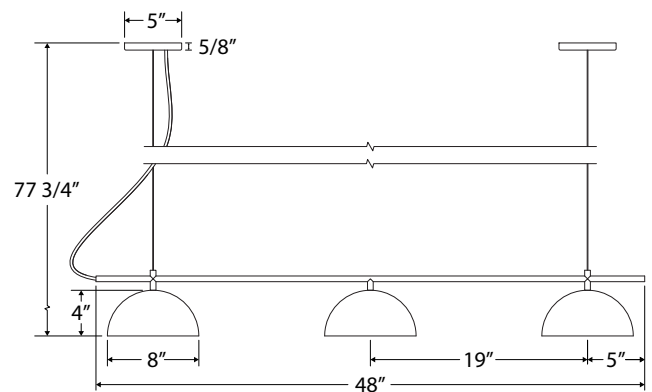

JOB/LOCATION

QUANTITY

DATE

NOTES