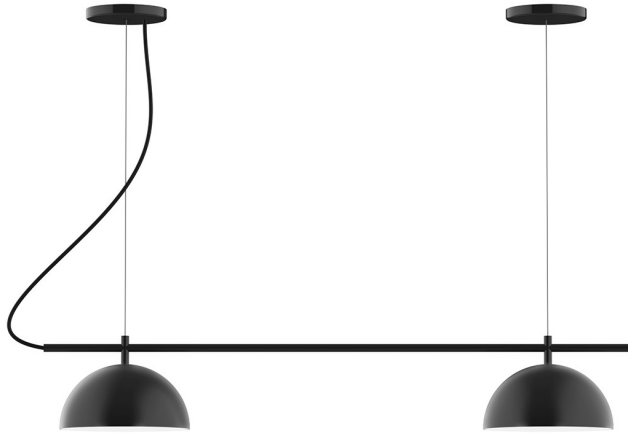

AXIS ARCADE 2-LIGHT LINEAR CHANDELIER

CHB431

FEATURES + BENEFITS

- Metal RLM shades are spun from heavy duty aluminum.
- Polyester powder coat finish provides color retention and scratch resistance.
- White powder coat shade interior for maximum light output.
- Black SJT Cord is standard. Stainless steel cable mount.
- UL Listed for Dry Location.
- Warranty: Limited 1 Year.
- Made in USA.

SPECIFICATIONS

Product Dimensions:

Width 8", Shade Height 4", Length 36", Overall Height 77.75", Canopy (2) 5" diameter

Lamping:

100W Medium Base per socket

Options:

- Finish: 16-Cream, 17-Ivory, 19-Terracotta, 20-Mauve, 21-Bright Yellow, 22-Fern Green, 40-Slate Gray, 41-Black, 42-Forest Green, 44-White Gloss, 48-Sea Green, 50-Navy, 51-Architectural Bronze, 54-Light Blue, 55-Barn Red
- Cord: C21-White SJT, C01-Brown and Ivory Houndstooth Fabric, C02-Black Fabric, C04-Black and White Houndstooth Fabric, C12-Gray Fabric, C16-Navy Mini Tweed, C20-White Fabric, C22-White and Gray Dot Fabric, C23-Red & White Zig-Zag Fabric, C24-Cool Tweed, C25-Polished Copper, C26-Ivory, C27-Neutral Argyle
- Glass Globe: G15-6" White Opal Glass Globe