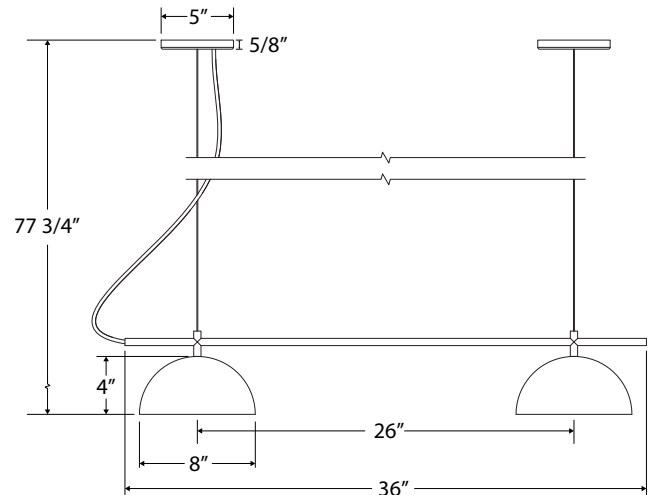

Shipping:

At Montclair Light Works we proudly manufacture, assemble, and ship your lamp within 3 weeks from our factory in Montclair CA.