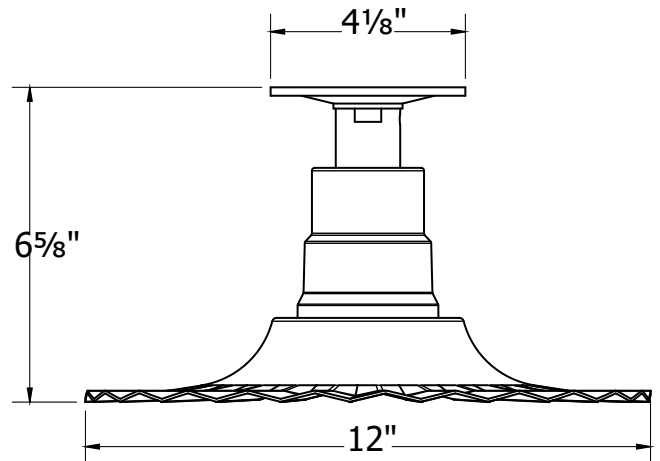

Shipping:

At Montclair Light Works we proudly manufacture, assemble, and ship your lamp within 3 weeks from our factory in Montclair CA.