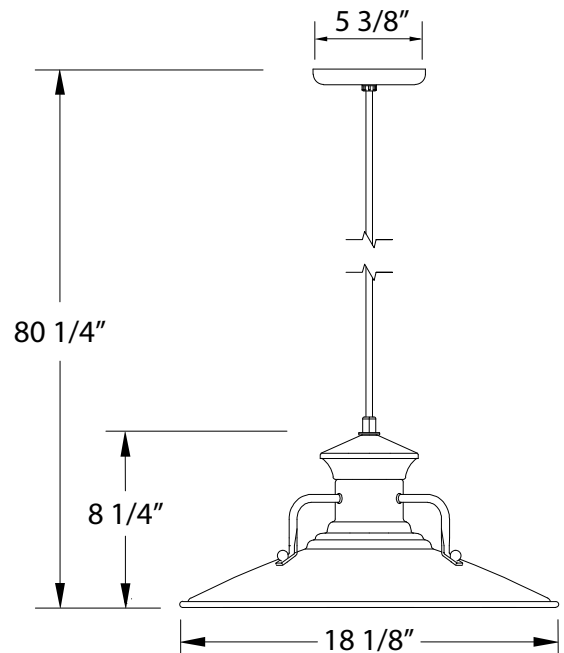

Shipping:

At Montclair Light Works we proudly manufacture, assemble, and ship your lamp within 3 weeks from our factory in Montclair CA.