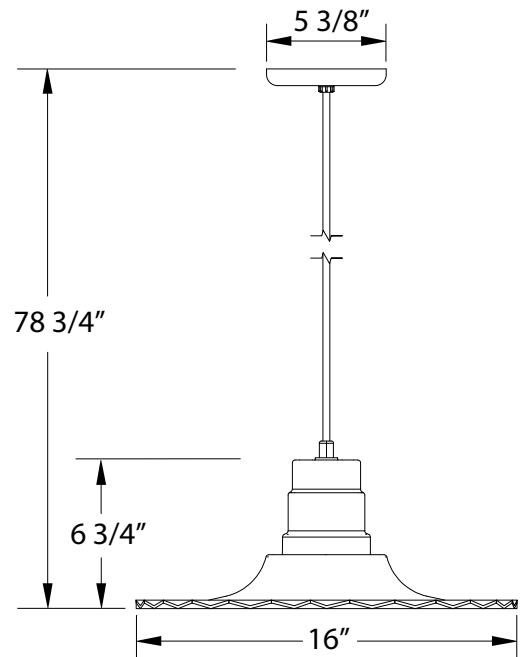

Shipping:

At Montclair Light Works we proudly manufacture, assemble, and ship your lamp within 3 weeks from our factory in Montclair CA.