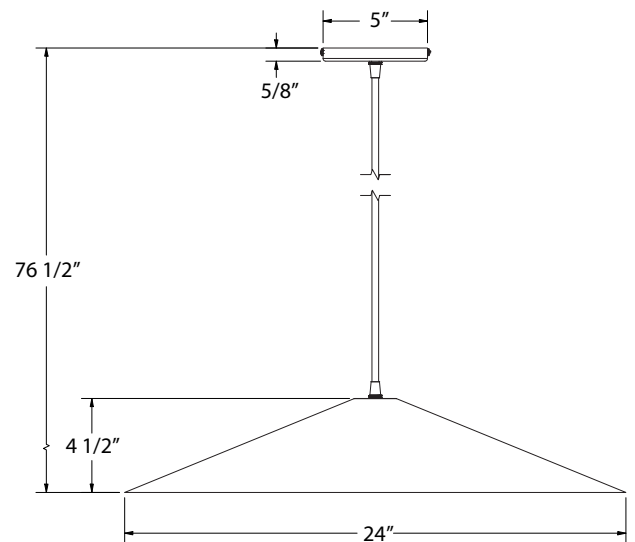

Shipping:

At Montclair Light Works we proudly manufacture, assemble, and ship your lamp within 3 weeks from our factory in Montclair CA.