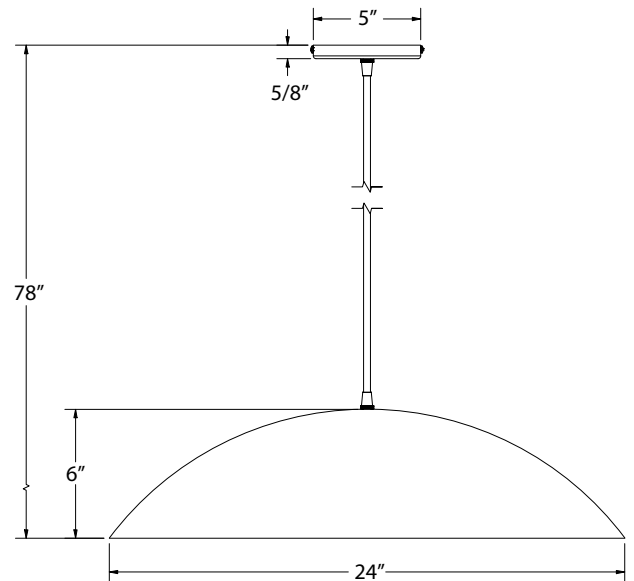

Shipping:

At Montclair Light Works we proudly manufacture, assemble, and ship your lamp within 3 weeks from our factory in Montclair CA.