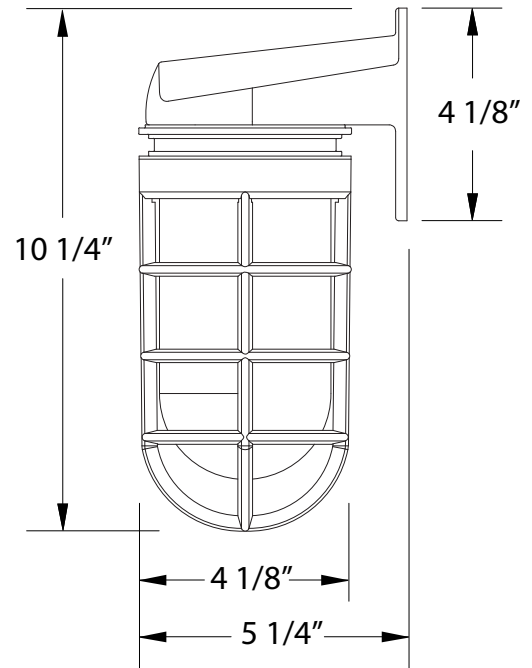

Shipping:

At Montclair Light Works we proudly manufacture, assemble, and ship your lamp within 3 weeks from our factory in Montclair CA.