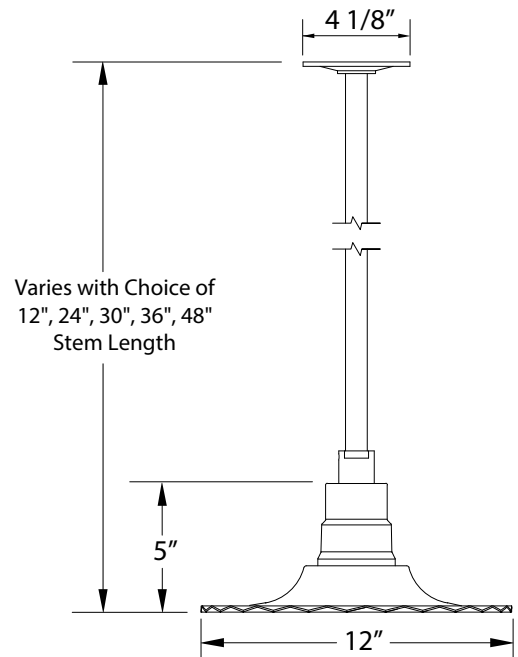

Shipping:

At Montclair Light Works we proudly manufacture, assemble, and ship your lamp within 3 weeks from our factory in Montclair CA.