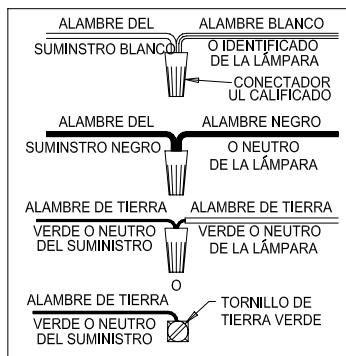

CAUTION - All glass is fragile, use care when handling Glass Shades and lamps.

WARNING - This product contains chemicals known to the State of California to cause cancer, birth defects and /or other reproductive harm. Thoroughly wash hands after installing, handling, cleaning, or otherwise touching this product.

ASSEMBLY STEPS:

PASOS PARA ENSAMBLAR:

MODE D'ASSEMBLAGE:

1. A → B
2. C → A
3. D → B
4. P → Q
5. B,E → F
6. G → H
7. I → A
8. J → A
9. K → L,M
10. N → L
11. O → L

E, F, H, & O
(NOT FURNISHED)
(NO INCLUIDA)
(NON FOURNIE)