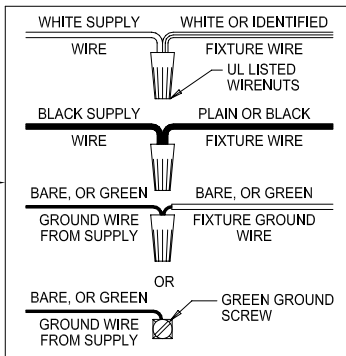

Assembly & Installation Instructions

CAUTION: Read instructions carefully and turn electricity off at main circuit breaker panel before beginning installation.

3267

*****

WARNING - If any Special Control Devices are used with this Fixture, Follow the Instructions Carefully to assure full compliance with N.E.C. requirements. If there are any questions, contact a Qualified Electrical Contractor.

CAUTION - All glass is fragile, use care when handling Glass Shades and lamps.

WARNING - This product contains chemicals known to the State of California to cause cancer, birth defects and /or other reproductive harm. Thoroughly wash hands after installing, handling, cleaning, or otherwise touching this product.

*****

ASSEMBLY STEPS:

PASOS PARA ENSAMBLAR:

MODE D'ASSEMBLAGE:

1. A → B
2. C → A
3. D → B
4. P → Q
5. B,E → F
6. G → H
7. I → A
8. J → A
9. K → L,M
10. N → L
11. O → L

E, F, H, & O
(NOT FURNISHED)
(NO INCLUIDA)
(NON FOURNIE)