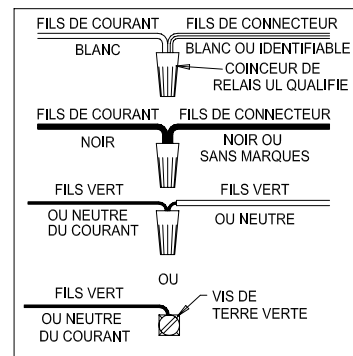

CAUTION - All glass is fragile, use care when handling Glass Shades and lamps.

WARNING - This product contains chemicals known to the State of California to cause cancer, birth defects and /or other reproductive harm. Thoroughly wash hands after installing, handling, cleaning, or otherwise touching this product.

ASSEMBLY STEPS:

PASOS PARA ENSAMBLAR:

MODE D'ASSEMBLAGE:

1. A → B
2. C → A
3. D → B
4. P → Q
5. B,E → F
6. G → H
7. I → A
8. J → A
9. K → L,M
10. N → L
11. O → L

E, F, H, & O
(NOT FURNISHED)
(NO INCLUIDA)
(NON FOURNIE)