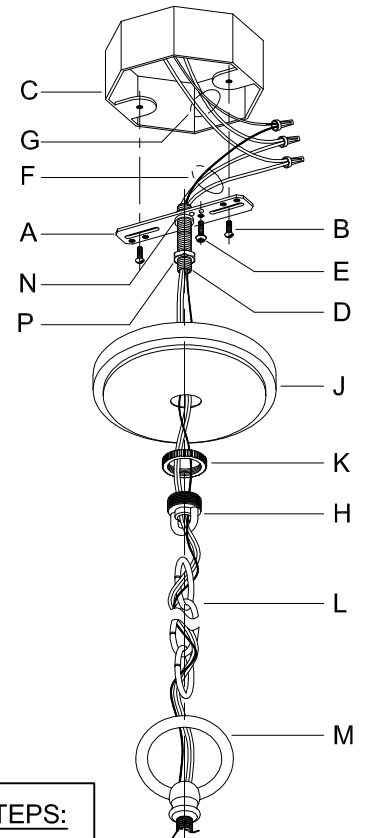

CAUTION: Read instructions carefully and turn electricity off at main circuit breaker panel before beginning installation.

400062, 400063, 400064

WARNING - If any Special Control Devices are used with this Fixture, Follow the Instructions Carefully to assure full compliance with N.E.C. requirements. If there are any questions, contact a Qualified Electrical Contractor.
WARNING - This product contains chemicals known to the State of California to cause cancer, birth defects and /or other reproductive harm. Thoroughly wash hands after installing, handling, cleaning, or otherwise touching this product.
CAUTION - All glass is fragile, use care when handling Glass component(s) and or Lamp(s).

CANOPY MOUNTING & WIRE CONNECTION ASSEMBLY STEPS:

1. D,E → A
2. B,A → C
3. N,P,H → D
4. P → H (TO LOCK) (À VERROUILLER) (APRETAR)
5. F → M
6. L → M
7. J,K → L
8. L → H
9. F → L,K,J,H,D
10. F → G
11. J,K → H

FIXTURE ASSEMBLY STEPS:

1. S,T → R
2. Q → R

B, C, G & Q
 (NOT FURNISHED)
 (NON FOURNIE)
 (NO INCLUIDA)

P400063

P400062

P400064

Instructions d'Assemblage et Installation

MISE EN GARDE: Lire les instructions avec soin et couper le courant au disjoncteur central avant de commencer l'installation.