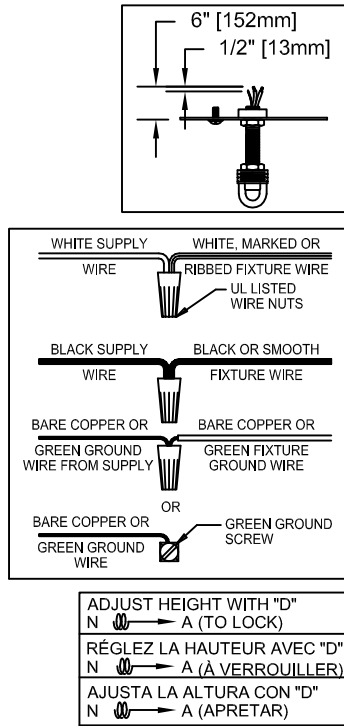

CAUTION: Read instructions carefully and turn electricity off at main circuit breaker panel before beginning installation.

400062, 400063, 400064

WARNING - If any Special Control Devices are used with this Fixture, Follow the Instructions Carefully to assure full compliance with N.E.C. requirements. If there are any questions, contact a Qualified Electrical Contractor.
WARNING - This product contains chemicals known to the State of California to cause cancer, birth defects and /or other reproductive harm. Thoroughly wash hands after installing, handling, cleaning, or otherwise touching this product.
CAUTION - All glass is fragile, use care when handling Glass component(s) and or Lamp(s).

CANOPY MOUNTING & WIRE CONNECTION ASSEMBLY STEPS:

1. D,E → A
2. B,A → C
3. N,P,H → D
4. P → H (TO LOCK) (À VERROUILLER) (APRETAR)
5. F → M
6. L → M
7. J,K → L
8. L → H
9. F → L,K,J,H,D
10. F → G
11. J,K → H

FIXTURE ASSEMBLY STEPS:

1. S,T → R
2. Q → R

B, C, G & Q
 (NOT FURNISHED)
 (NON FOURNIE)
 (NO INCLUIDA)

P400063

P400062

P400064

Instructions d'Assemblage et Installation

MISE EN GARDE: Lire les instructions avec soin et couper le courant au disjoncteur central avant de commencer l'installation.