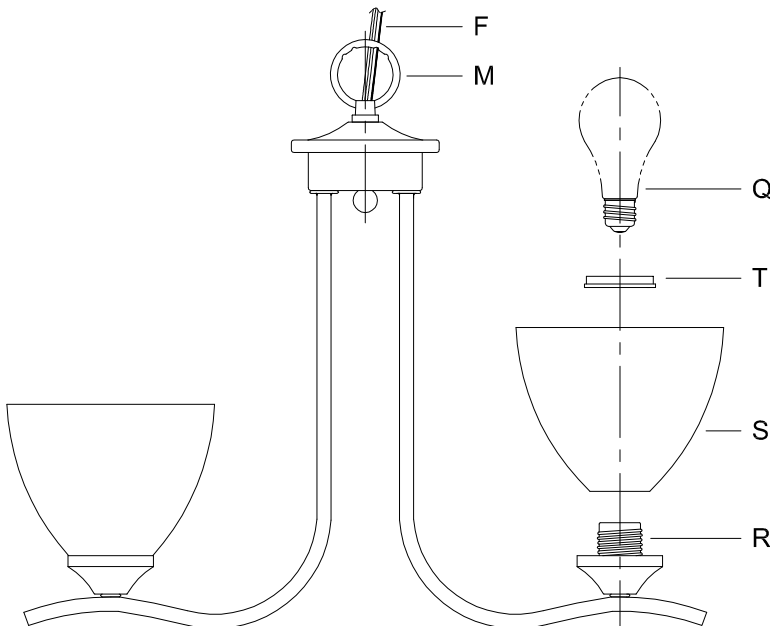

CAUTION: Read instructions carefully and turn electricity off at main circuit breaker panel before beginning installation.

400062, 400063, 400064

WARNING - If any Special Control Devices are used with this Fixture, Follow the Instructions Carefully to assure full compliance with N.E.C. requirements. If there are any questions, contact a Qualified Electrical Contractor.
WARNING - This product contains chemicals known to the State of California to cause cancer, birth defects and /or other reproductive harm. Thoroughly wash hands after installing, handling, cleaning, or otherwise touching this product.
CAUTION - All glass is fragile, use care when handling Glass component(s) and or Lamp(s).

CANOPY MOUNTING & WIRE CONNECTION ASSEMBLY STEPS:

1. D,E → A
2. B,A → C
3. N,P,H → D
4. P → H (TO LOCK) (À VERROUILLER) (APRETAR)
5. F → M
6. L → M
7. J,K → L
8. L → H
9. F → L,K,J,H,D
10. F → G
11. J,K → H

FIXTURE ASSEMBLY STEPS:

1. S,T → R
2. Q → R

B, C, G & Q
 (NOT FURNISHED)
 (NON FOURNIE)
 (NO INCLUIDA)

P400063

P400062

P400064

Instructions d'Assemblage et Installation

MISE EN GARDE: Lire les instructions avec soin et couper le courant au disjoncteur central avant de commencer l'installation.