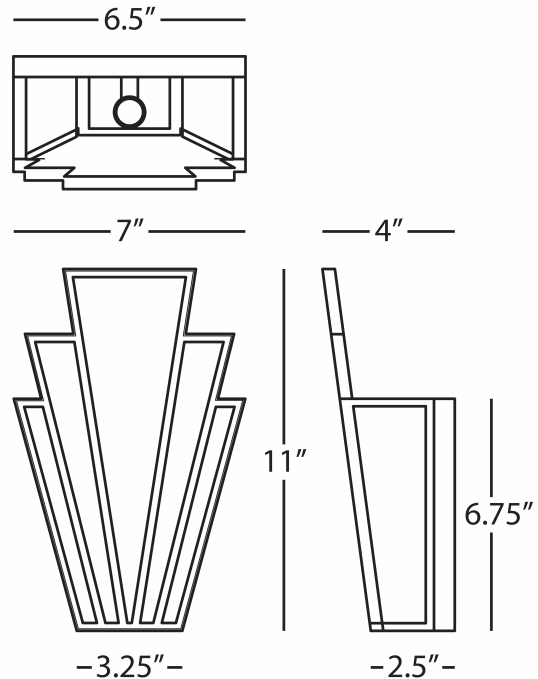

EMPIRE

S228

Wall Sconce

1-60W Max.

Bulb Type: B, Candelabra Base

Direct Wire Only

Antique Silver Finish

White Glass Shade Panels

ADA Compliant

FINISH OPTION:

228 - Modern Brass

** Available for Quick SHIP **