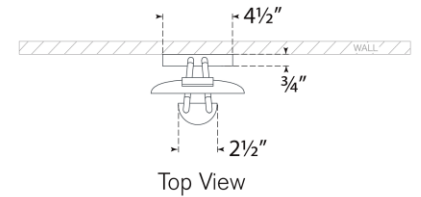

TEAR SHEET

Teline 24" Oval Sconce

Item # KW 2506AB/WHT

Designer: Kelly Wearstler

Height: 24"

Width: 6"

Extension: 4.5"

Backplate: 4.5" x 18.5" Oval

Finishes: AB/WHT, BLK, WHT

Lightsource: Dedicated LED

Wattage: 12w (1400lm)

Weight: 9 Pounds

Note: UL Only

Top View

Side View

Front View