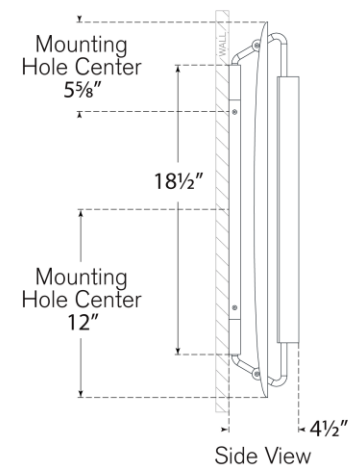

TEAR SHEET

Teline 24" Oval Sconce

Item # KW 2506AB/WHT

Designer: Kelly Wearstler

Height: 24"

Width: 6"

Extension: 4.5"

Backplate: 4.5" x 18.5" Oval

Finishes: AB/WHT, BLK, WHT

Lightsource: Dedicated LED

Wattage: 12w (1400lm)

Weight: 9 Pounds

Note: UL Only

Top View

Side View

Front View