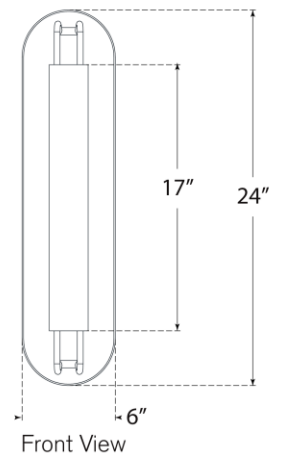

TEAR SHEET

Teline 24" Oval Sconce

Item # KW 2506AB/WHT

Designer: Kelly Wearstler

Height: 24"

Width: 6"

Extension: 4.5"

Backplate: 4.5" x 18.5" Oval

Finishes: AB/WHT, BLK, WHT

Lightsource: Dedicated LED

Wattage: 12w (1400lm)

Weight: 9 Pounds

Note: UL Only

Top View

Side View

Front View