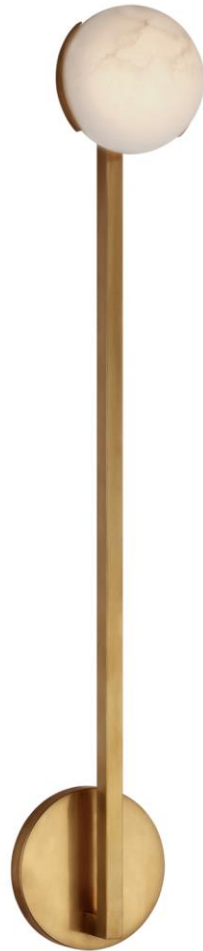

TEAR SHEET

Pedra 26" Single Sconce

Item # KW 2621AB-ALB

Designer: Kelly Wearstler

Height: 26"

Width: 4.5"

Extension: 5.25"

Backplate: 4.5" Round

Finishes: AB, BZ, PN

Shade Treatments: ALB

Lightsource: Dedicated LED

Wattage: 6w (500lm)

Weight: 3 Pounds

Note: Alabaster is a Natural Stone | Variations in Color and Texture are Expected