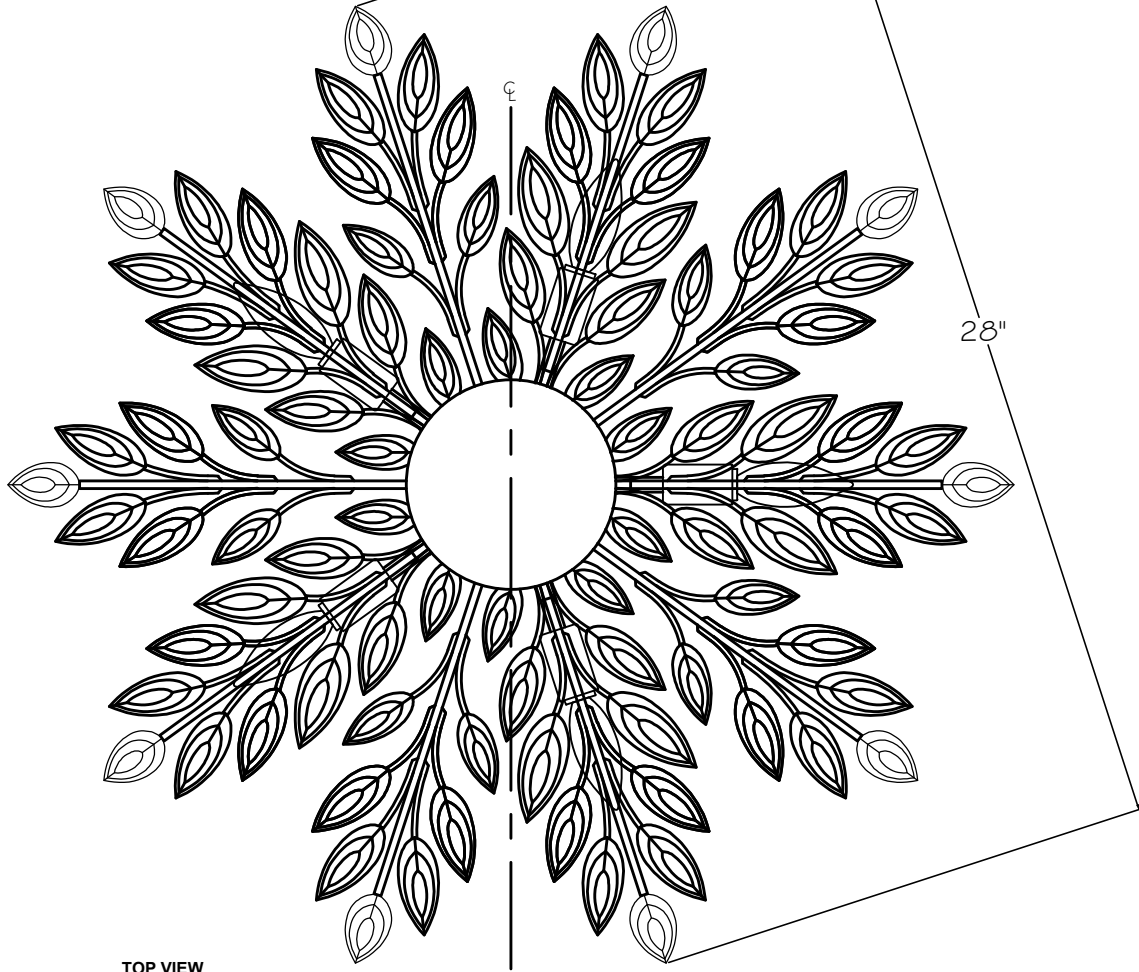

CUSTOMER REFERENCE DRAWING

TOP VIEW

FRONT VIEW

STYLE CONFIGURATIONS:

-ST SILVER

776240 GOLD

-SF4 SILVER

-SF3 GOLD