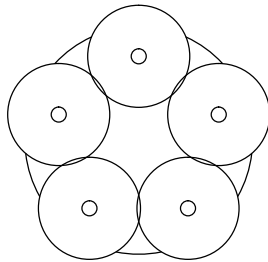

CUSTOMER REFERENCE DRAWING

FRONT VIEW

BOTTOM VIEW

SILVER

- 11 Clear glass-Evening Cloud
- 13 Clear glass-quartz combination
- 14 Natural glass-quartz combination
- 102 Random Cluster
- 106 Nebula

GOLD

- 21 Clear glass-Evening Cloud
- 23 Clear glass-quartz combination
- 24 Natural glass-quartz combination
- 202 Random cluster
- 206 Nebula

THUMBNAIL IMAGES OF STYLE OPTIONS:

<p>5" X 2-3/4"</p> <p>-11 & -21</p>	<p>6" X 4-3/4"</p>	<p>6" x 4 1/2"</p> <p>-13, -14, -23, -24</p>	<p>6" x 4 1/2"</p>	<p>5" x 4"</p>	<p>APPROX. Ø 5.5"</p> <p>-102 -202</p>	<p>APPROX. 4.5"W X 3.5"H</p> <p>-106 -206</p>
---	--------------------	--	--------------------	----------------	--	---