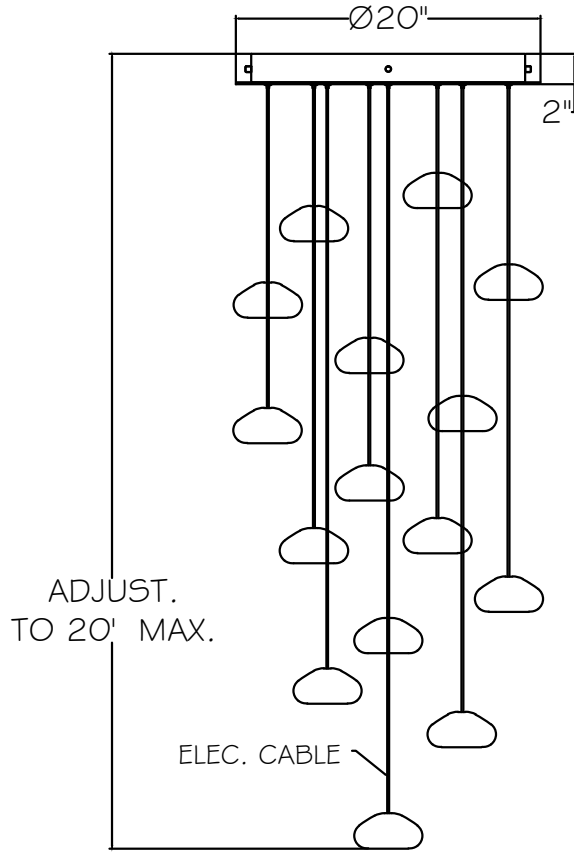

CUSTOMER REFERENCE DRAWING

FRONT VIEW

BOTTOM VIEW

SILVER

- 11 Clear glass-Evening Cloud
- 13 Clear glass-quartz combination
- 14 Natural glass-quartz combination
- 102 Random Cluster
- 106 Nebula

GOLD

- 21 Clear glass-Evening Cloud
- 23 Clear glass-quartz combination
- 24 Natural glass-quartz combination
- 202 Random cluster
- 206 Nebula

THUMBNAIL IMAGES OF STYLE OPTIONS:

<p>5" X 2-3/4"</p> <p>-11 & -21</p>	<p>6" X 4-3/4"</p>	<p>6" x 4 1/2"</p>	<p>6" x 4 1/2"</p> <p>-13, -14, -23, -24</p>	<p>5" x 4"</p>	<p>APPROX. Ø 5.5"</p> <p>-102 -202</p>	<p>APPROX. 4.5"W X 3.5"H</p> <p>-106 -206</p>
---	--------------------	--------------------	--	----------------	--	---