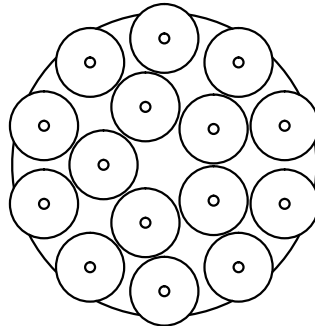

CUSTOMER REFERENCE DRAWING

FRONT VIEW

BOTTOM VIEW

SILVER

- 11 Clear glass-Evening Cloud
- 13 Clear glass-quartz combination
- 14 Natural glass-quartz combination
- 102 Random Cluster
- 106 Nebula

GOLD

- 21 Clear glass-Evening Cloud
- 23 Clear glass-quartz combination
- 24 Natural glass-quartz combination
- 202 Random cluster
- 206 Nebula

THUMBNAIL IMAGES OF STYLE OPTIONS:

<p>5" X 2-3/4"</p> <p>-11 & -21</p>	<p>6" X 4-3/4"</p>	<p>6" x 4 1/2"</p>	<p>6" x 4 1/2"</p> <p>-13, -14, -23, -24</p>	<p>5" x 4"</p>	<p>APPROX. Ø 5.5"</p> <p>-102 -202</p>	<p>APPROX. 4.5"W X 3.5"H</p> <p>-106 -206</p>
---	--------------------	--------------------	--	----------------	--	---